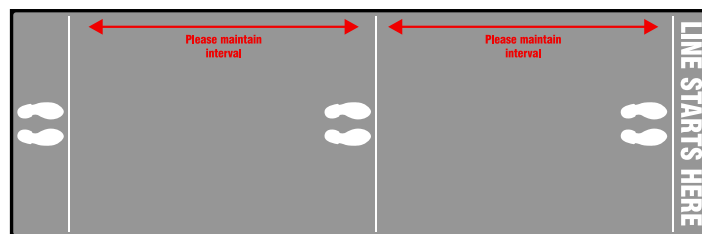

194 Safety Message Mats

Make your safety message loud and clear while keeping facilities cleaner and safer

- Highly visible colors and graphics for immediate identification
- 24-ounce nylon top surface provides excellent moisture absorption and retention
- Vinyl backing ensures minimal buckling and mat movement
- Overall 3/8" thickness

Keep a Safe Distance

Model	Size
194SKS35YL	3 x 5 ft
194SKS46YL	4 x 6 ft

Social Distancing

Model	Size
194SSD35GN	3 x 5 ft
194SSD46GN	4 x 6 ft

Employees Must Wash Hands

Model	Size
194SEW35BU	3 x 5 ft
194SEW46BU	4 x 6 ft

Keep Calm and Wash Hands

Model	Size
194SCW35BU	3 x 5 ft
194SCW46BU	4 x 6 ft

**Line Starts Here/
Practice Social Dist.**

Model	Size
194SPD46CH	4 x 6 ft

Line Starts Here

Model	Size
194SLS42BL	4 x 12 ft

Germs Stop Here